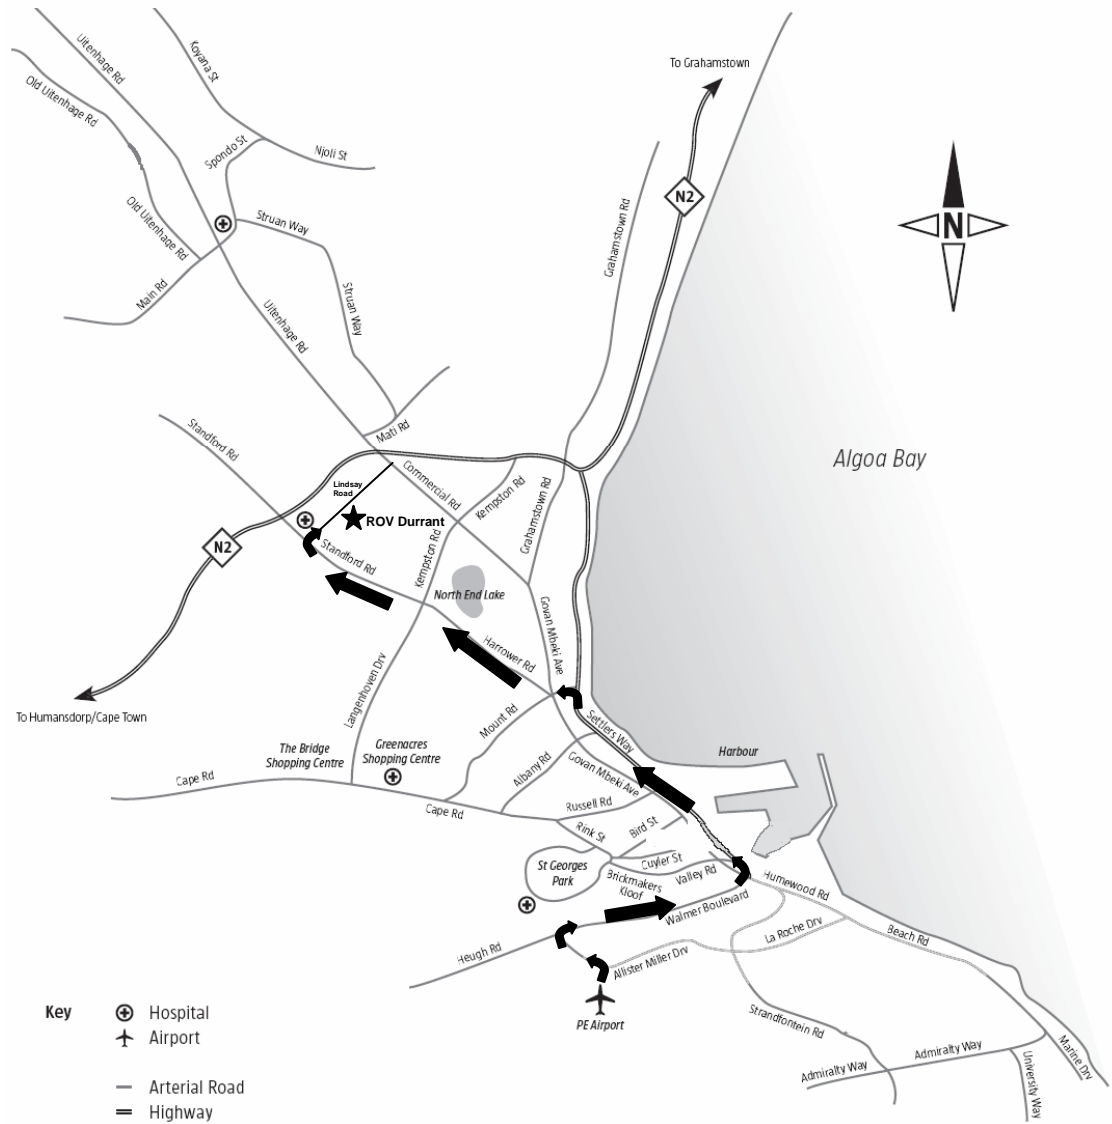

Directions to ROV Durrant (Pty) Ltd from Port Elizabeth Airport

1. Follow the exit signs from the airport complex to the traffic circle.
2. Turn left into Allister Miller Drive, also marked M11 Walmer.
3. Travel 0,8 km to a set of traffic lights.
4. Turn right into Heugh Road / Walmer Boulevard – also marked M9
5. Proceed through 3 sets of traffic lights in the middle lane.
6. Turn left at Marine Drive and follow the signs M4 Cape Town / Grahamstown
7. Take the 3rd exit off the highway, marked Mount Road
8. At second set of traffic lights turn right into Harrower Road, M10
9. After the 4th set of traffic lights Harrower Road becomes Stanford Road
10. Proceed up Stanford Road to the 4th set of traffic lights (Willard Batteries on right) and turn right into Lindsay Road,
11. Travel 0,8 km and ROV Durrant is on your right hand side

GPS directions for PE S 33°55.332' - E 25°34.504'